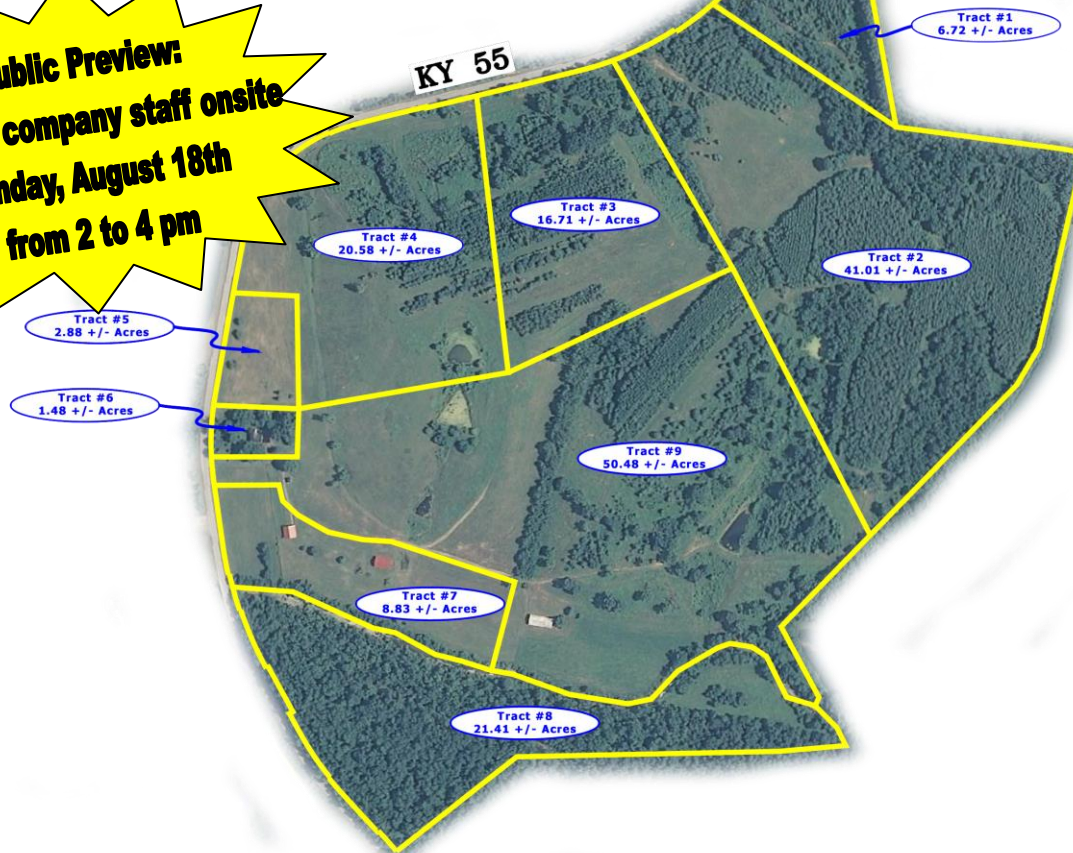

170 ACRE (+/-) FARM IN 9 TRACTS
SPRINGFIELD, KY

ABSOLUTE AUCTION

Saturday, August 24th at 10:00 AM

4290 Bloomfield Road (Hwy 55), Springfield, KY

Public Preview:
Auction company staff onsite
Sunday, August 18th
from 2 to 4 pm

Tract 1: 6.72 acres +/-	Tract 2: 41.01 acres +/-	Tract 3: 16.71 acres +/-
Tract 4: 20.58 acres +/-	Tract 5: 2.88 acres +/-	Tract 6: 1.48 acres +/-
Tract 7: 8.83 acres +/-	Tract 8: 21.41 acres +/-	Tract 9: 50.48 acres +/-

Fabulous Washington County farm offered in 9 tracts in the multi-parcel auction style. Buy one tract, multiple tracts, or the whole farm. Auction held onsite on tract 6.

Visit our website for auction property details.