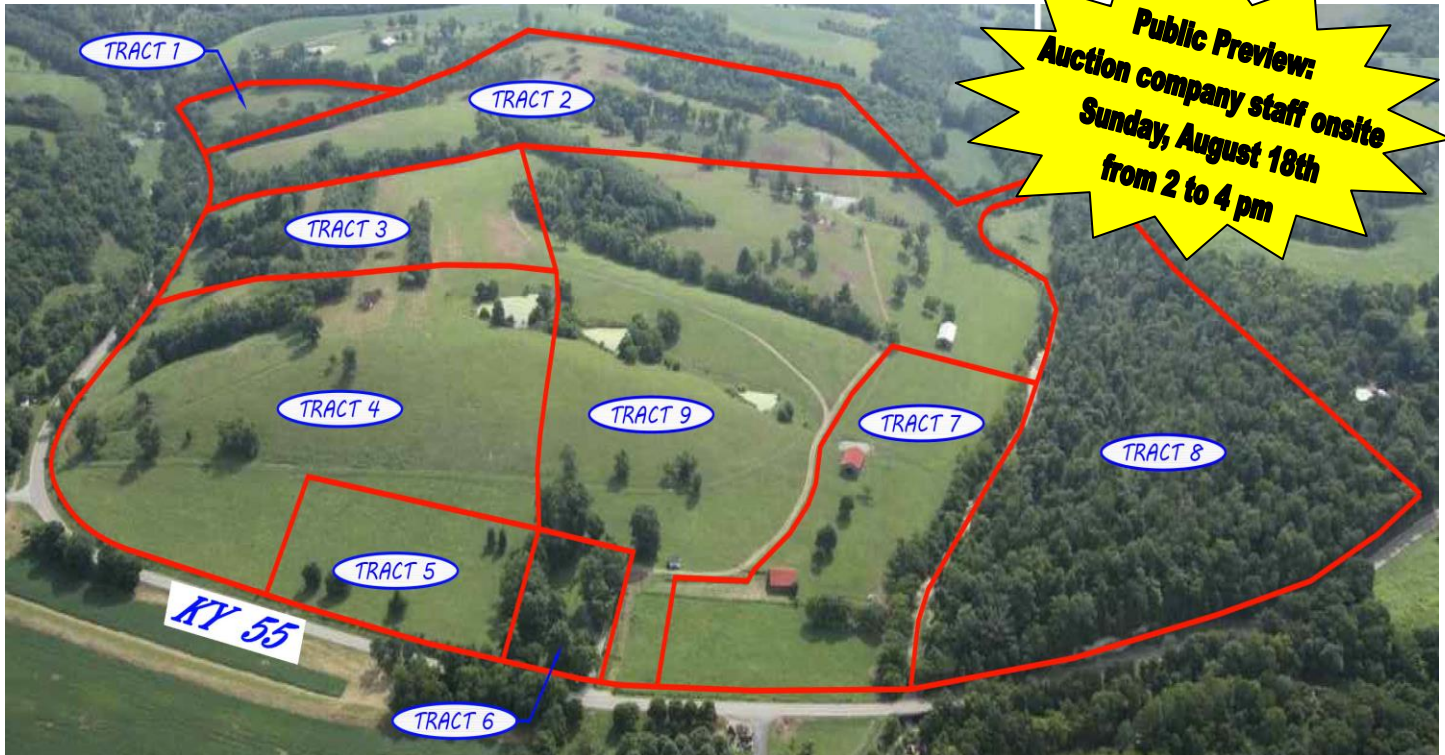

170 ACRE (+/-) FARM IN 9 TRACTS
SPRINGFIELD, KY

ABSOLUTE AUCTION

Saturday, August 24th at 10:00 AM

4290 Bloomfield Road (Hwy 55), Springfield, KY

Tract 1: 6.72 acres +/-

Tract 2: 41.01 acres +/-

Tract 3: 16.71 acres +/-

Tract 4: 20.58 acres +/-

Tract 5: 2.88 acres +/-

Tract 6: 1.48 acres +/-

Tract 7: 8.83 acres +/-

Tract 8: 21.41 acres +/-

Tract 9: 50.48 acres +/-

Fabulous Washington County farm offered in 9 tracts in the multi-parcel auction style. Buy one tract, multiple tracts, or the whole farm. Auction held onsite on tract 6.